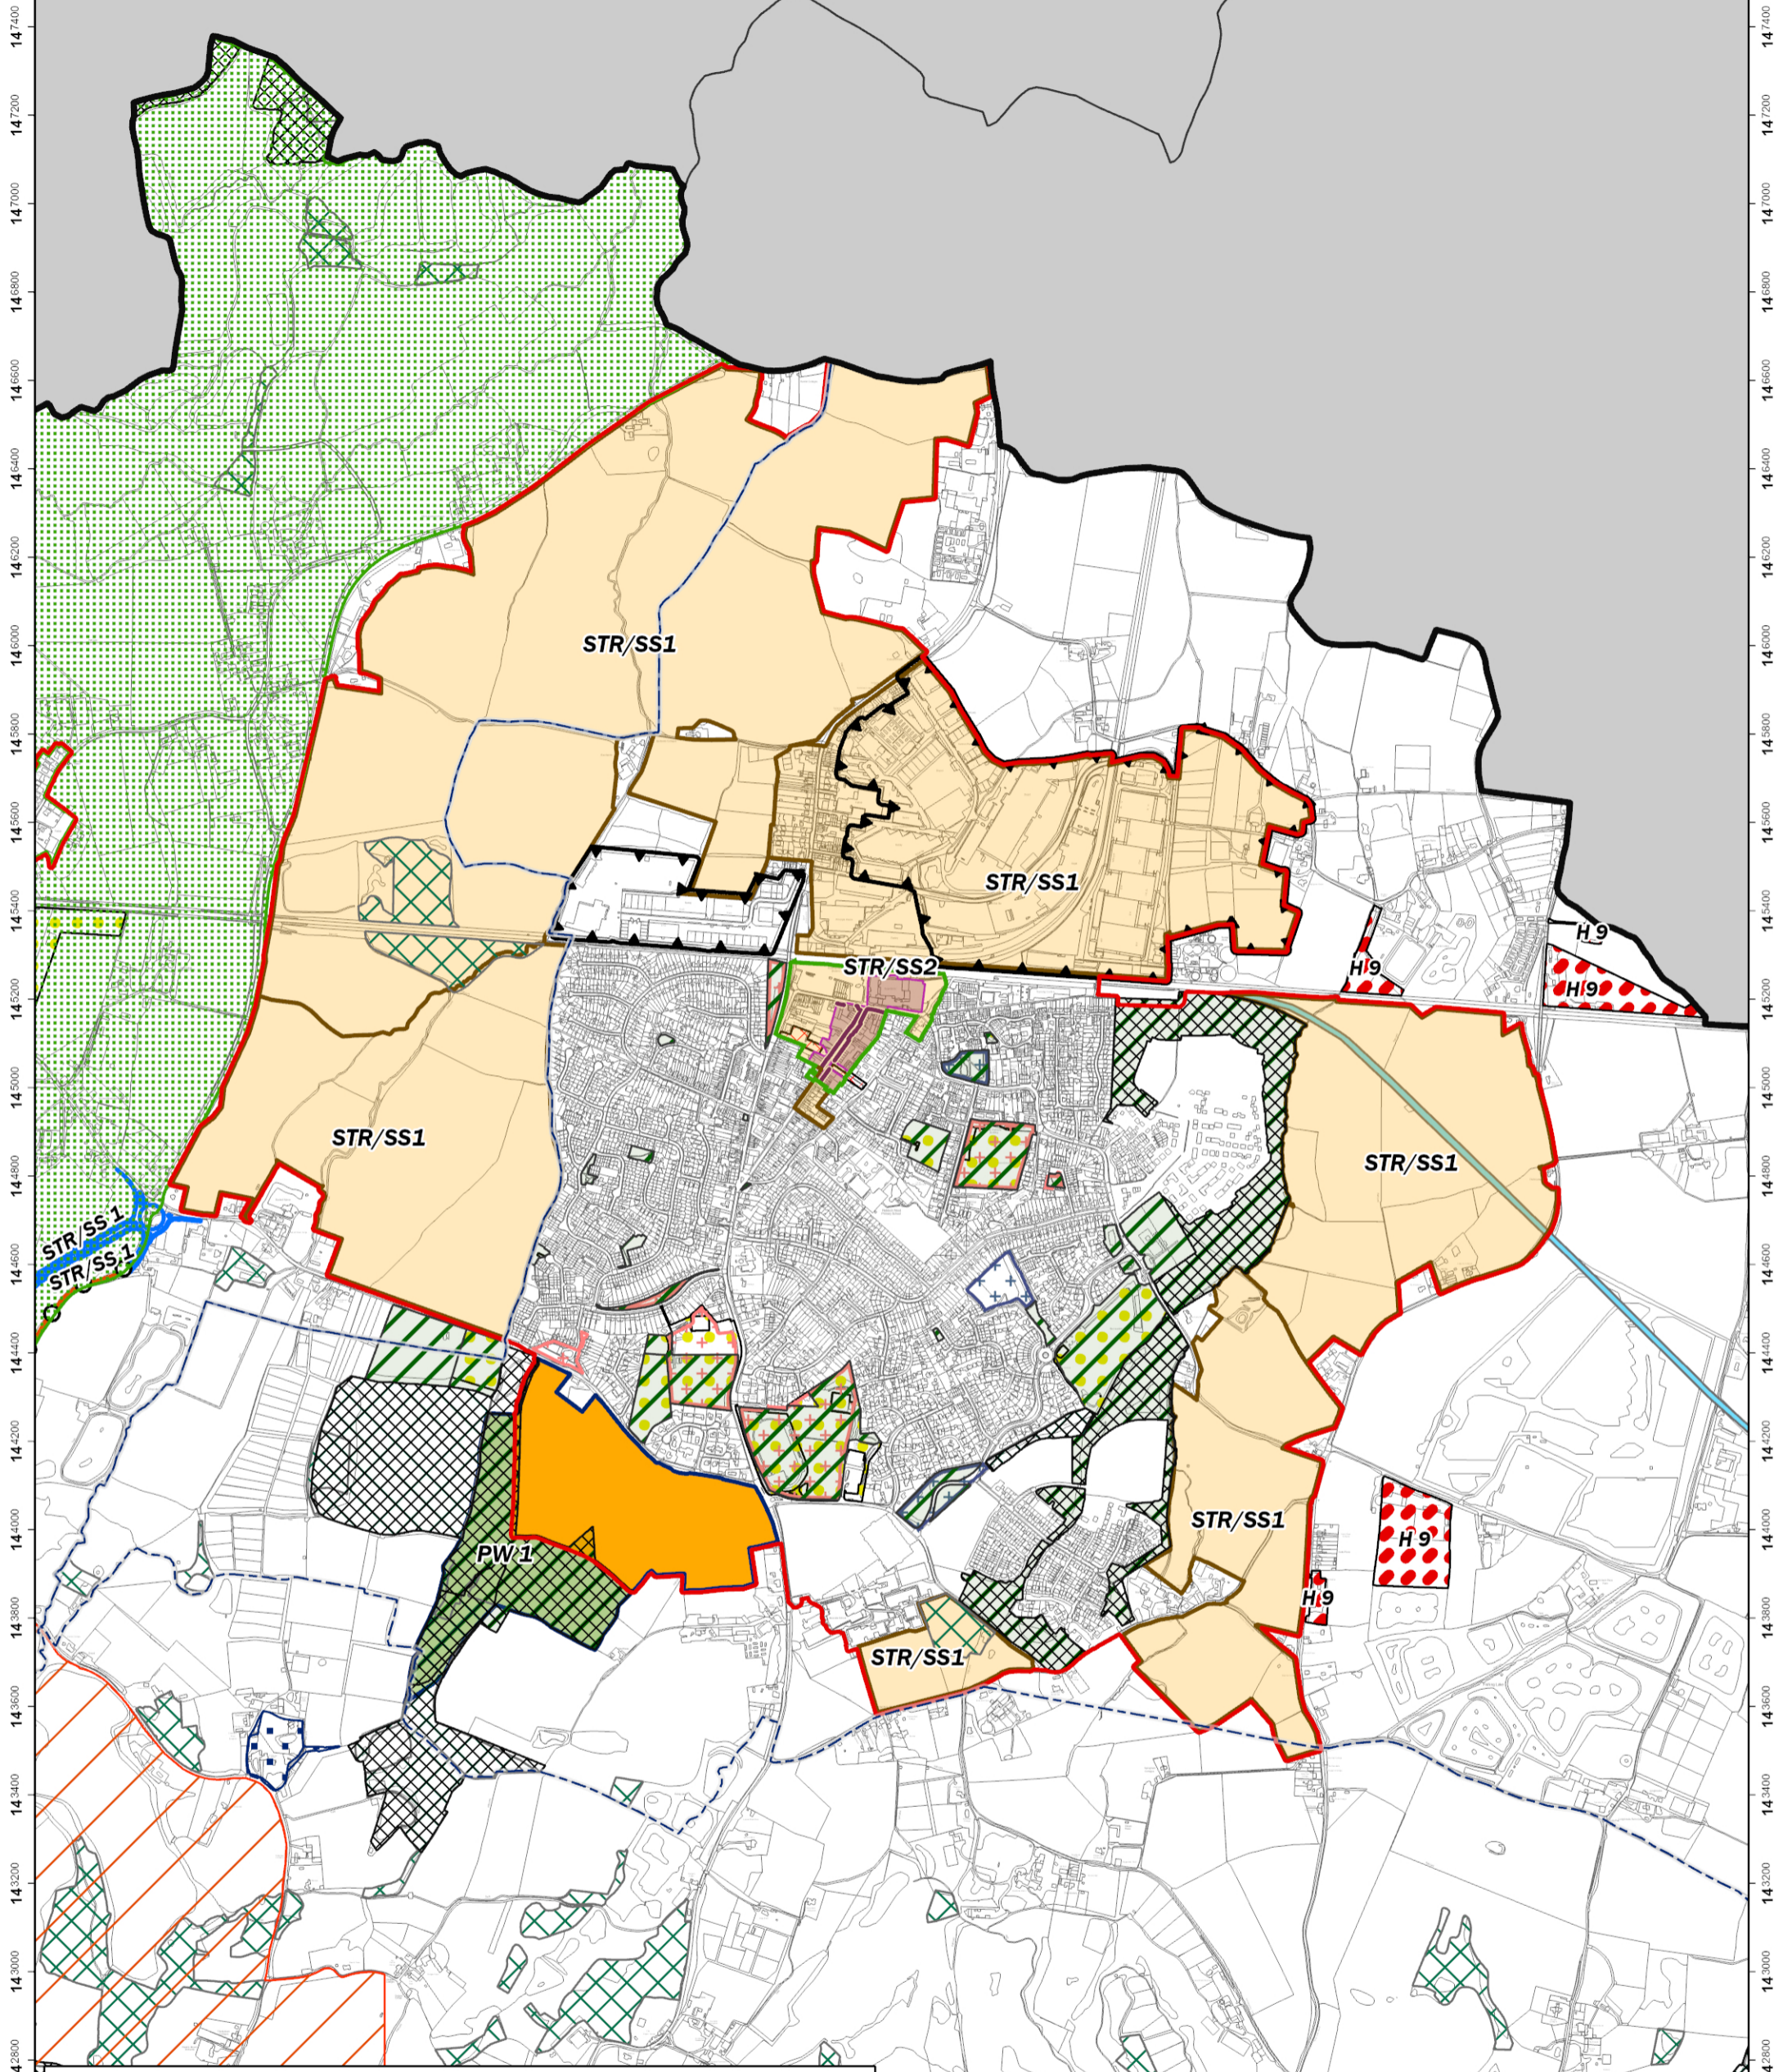

565400 565600 565800 566000 566200 566400 566600 566800 567000 567200 567400 567600 567800 568000 568200 568400 568600 568800 569000

Tunbridge Wells Local Plan - Inset Map 4 - November 2024

Paddock Wood

Scale: 1:14,000

Paddock Wood & Capel

Map overlaps with Inset Maps 5, 6, 7, 20 and 22.

© Crown Copyright and database rights 2024 Ordnance Survey 100024298