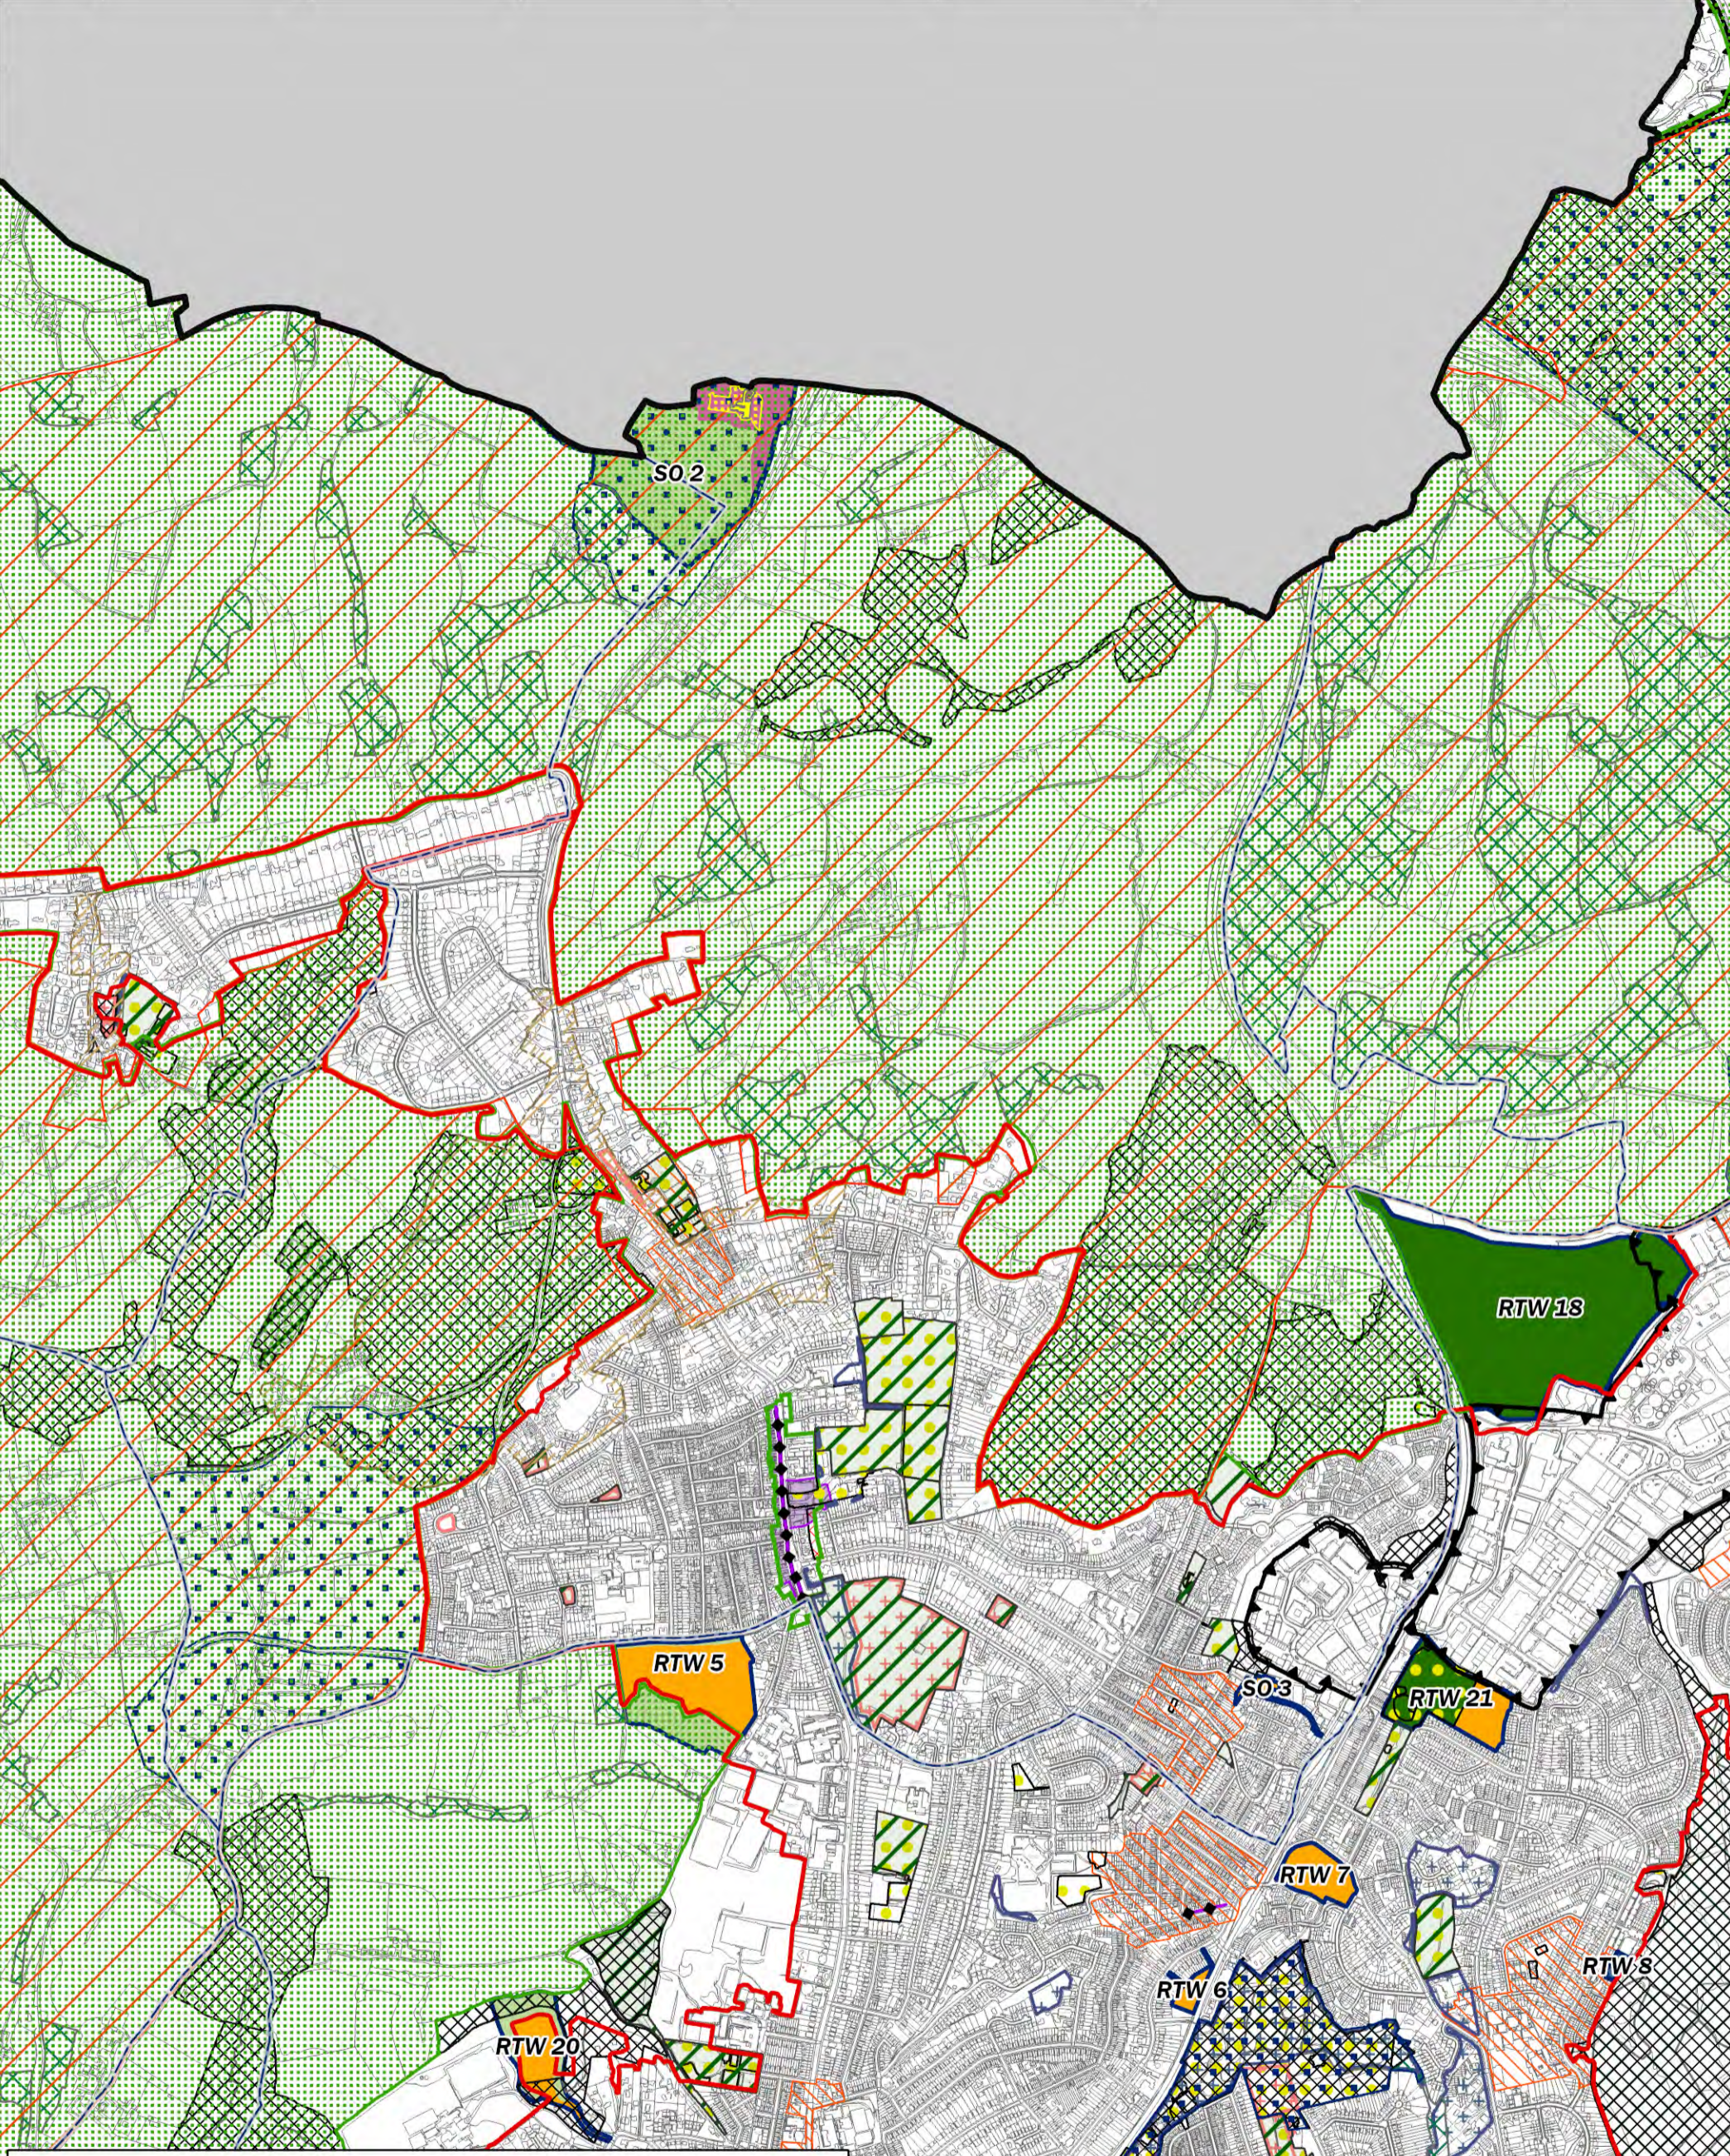

556500

557000

557500

558000

558500

559000

559500

560000

143500
144000
144500
145000
145500
146000
146500
147000
147500
148000
148500
149000
149500
150000

143500
144000
144500
145000
145500
146000
146500
147000
147500
148000
148500
149000
149500
150000

Tunbridge Wells Local Plan - Inset Map 3 - November 2024

Southborough

Scale: 1:15,000

Southborough

Map overlaps with Inset Maps 1a, 1b, 1c, 1d, 2, 9, 19, 29, 30 and 32.

© Crown Copyright and database rights 2024 Ordnance Survey 100024298